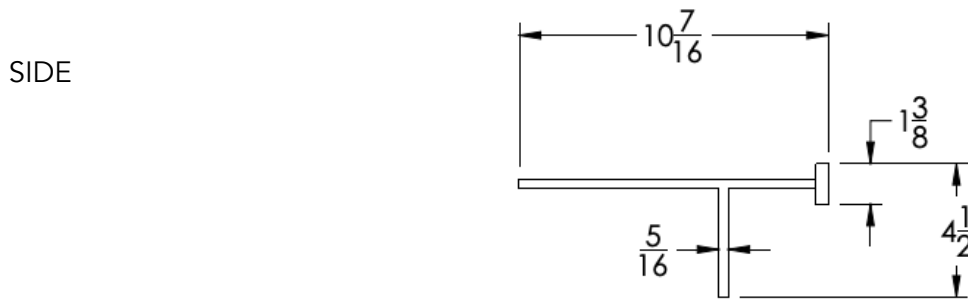

Dimensions in inches

NOTE: Dimensions subject to change without notice.