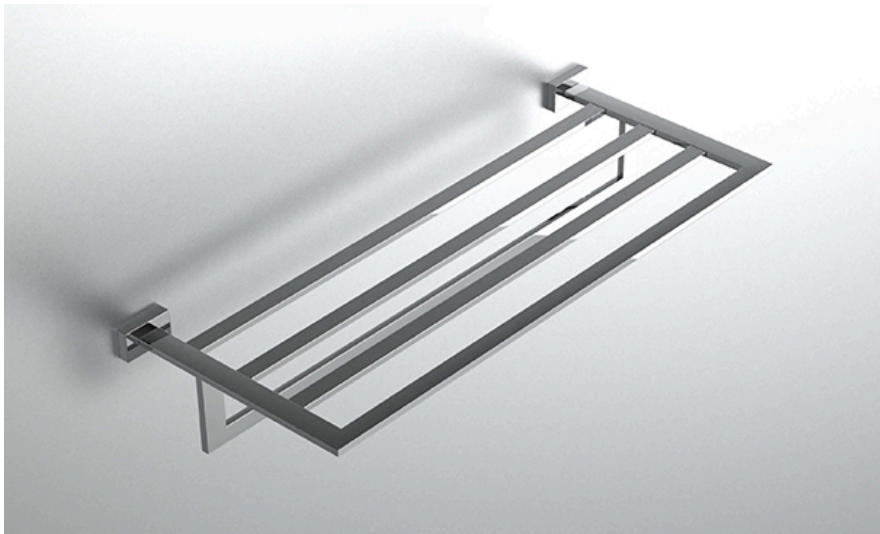

### FEATURES

- Premium 304 Grade Stainless Steel
- Solid Mount Construction
- Concealed Installation Hardware
- State of the art wall anchors included for installation on Dry wall or Tile

### COLLECTION ARGYLE

TOWEL RACK WITH BAR

Model	Product	Finishes Available
ARG-TRKB24	Towel Rack With Bar	Multiple finishes available. Over 23 finishes to choose from.

FINISHES			
	Polished (-P)	Antique Copper (-ACOP)	Polished Gold (-PGLD)
	Brushed (-B)	Polished Brass (-PBRS)	Brushed Copper (-BCOP)
	Brushed Gold (-BGLD)	Matte White (-WHT)	Brushed Rose Gold (-BRGD)
	Matte Black (-BLK)	Brushed Modern Bronze (-BMBRZ)	Brushed Black (-BRBLK)
	Oil Rubbed Bronze (-ORB)	Glossy White (-GWHT)	Polished Black (-PBLK)
	Brushed Brass (-BBRS)	Polished Rose Gold (-PRGD)	Antique Nickel (-ANKL)
	Brushed Bronze (-BBRZ)	Unlacquered Brass (-UBRS)	Black Nickel (-NKBL)
	Antique Brass (-ABRS)	Polished Nickel (-PNKL)	